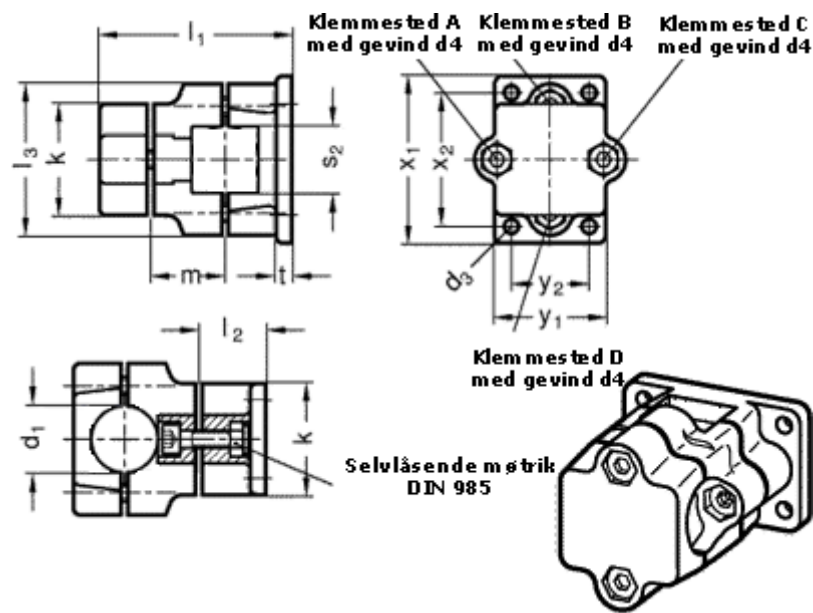

Article number: 20141B50V502BL

Description: E+G two-way connecting clamp
GN141-B50-V50-2-BL

Measures

Adjustable clamp lever = GN 911-M10-63 have to be ordred separately

d1	= 50
d3	= 11
d4	= M10
k	= 76
l1	= 136
l2	= 46
l3	= 98

m = 55
s2 = 50
t = 14
x1 = 115
x2 = 90
y1 = 76
y2 = 50